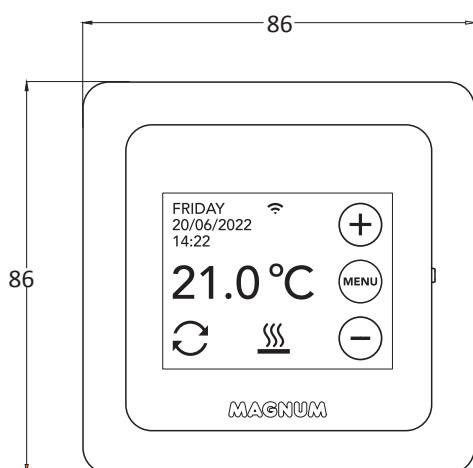

Specifications

Type	Smart WiFi thermostat
Suitable for	Electrical systems
Controls	Full touch screen
Sensors	Room and floor sensor (12K)
Voltage	230V – 50/60Hz
Maximum load	16A / 230V
Temperature range	+5 / +40°C
Housing	IP21

Functions

WiFi	✓ 2.4Ghz
App	✓ iOS & Android
Voice assistant	Google assistant and Amazon Alexa
Programmable	up to 3 periods per day
Intelligence	✓
Wooden floor	✓ < 28°C
Open window	✓
Slow start	✓

Standard: Polar white - RAL 9010

Optional: Graphite black - RAL 9011

Technical details

- Voltage 230V - 50/60 Hz
- Max. load 16A / 230V
- Temp. range +5 / +40°C
- Housing IP21
- Floor sensor (12K) and built-in room sensor
- WiFi (2.4 Ghz)
- Full touch screen and colour display
- Smart user interface
- Open window function
- Up to 3 periods per day can be set
- Night vision
- App for iOS and Android
- Works with Amazon Alexa and Google Assistant
- Automatic start-up menu
- Intelligent and self-learning
- Slow start-up function
- Wood floor function (limited 28°C)
- Backup function
- Automatic summer & winter time
- Multi programme function (up to 3 periods p/day)
- Multilingual programming
- Including floor sensor (12K) and room sensor