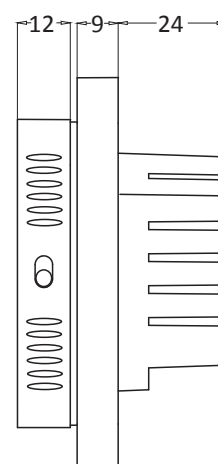

Technical details

- Voltage 230V - 50/60 Hz
- Max. load 16A / 230V
- Temp. range +5 / +40°C
- Housing IP21
- Floor sensor (12K) and built-in room sensor
- WiFi (2.4 Ghz)
- Full touch screen and colour display
- Smart user interface
- Open window function
- Up to 3 periods per day can be set
- Night vision
- App for iOS and Android
- Works with Amazon Alexa and Google Assistant
- Automatic start-up menu
- Intelligent and self-learning
- Slow start-up function
- Wood floor function (limited 28°C)
- Backup function
- Automatic summer & winter time
- Multi programme function (up to 3 periods p/day)
- Multilingual programming
- Including floor sensor (12K) and room sensor

Installation method

Suitable for electric heating systems.

Package content

- Thermostat
- Installation instructions
- Manual
- Floor sensor

Warranty

2 year guarantee on the electrical operation and floor sensor.

Art.nr.	Description	Color code
825100	MAGNUM Remote Control WiFi thermostat incl. floor sensor	Polar white - RAL 9010
825101	MAGNUM Remote Control WiFi thermostat incl. floor sensor	Graphite black - RAL 9011