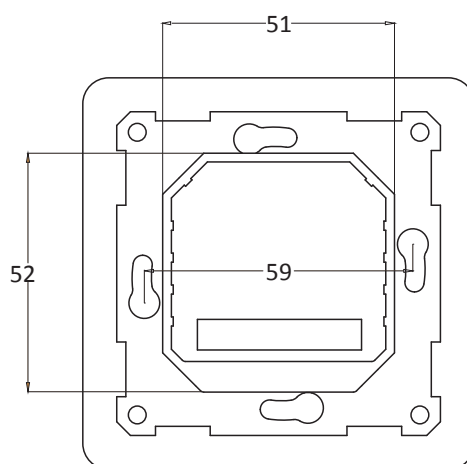

Optional: Graphite black - RAL 9011

Technical details

- Voltage 230V - 50/60 Hz
- Max. load 16A / 230V
- Temp. range +5 / +40°C
- Housing IP21
- Floor sensor (12K) and built-in room sensor
- WiFi (2.4 Ghz)
- Full touch screen and colour display
- Smart user interface
- Open window function
- Up to 3 periods per day can be set
- Night vision
- App for iOS and Android
- Works with Amazon Alexa and Google Assistant
- Automatic start-up menu
- Intelligent and self-learning
- Slow start-up function
- Wood floor function (limited 28°C)
- Backup function
- Automatic summer & winter time
- Multi programme function (up to 3 periods p/day)
- Multilingual programming
- Including floor sensor (12K) and room sensor