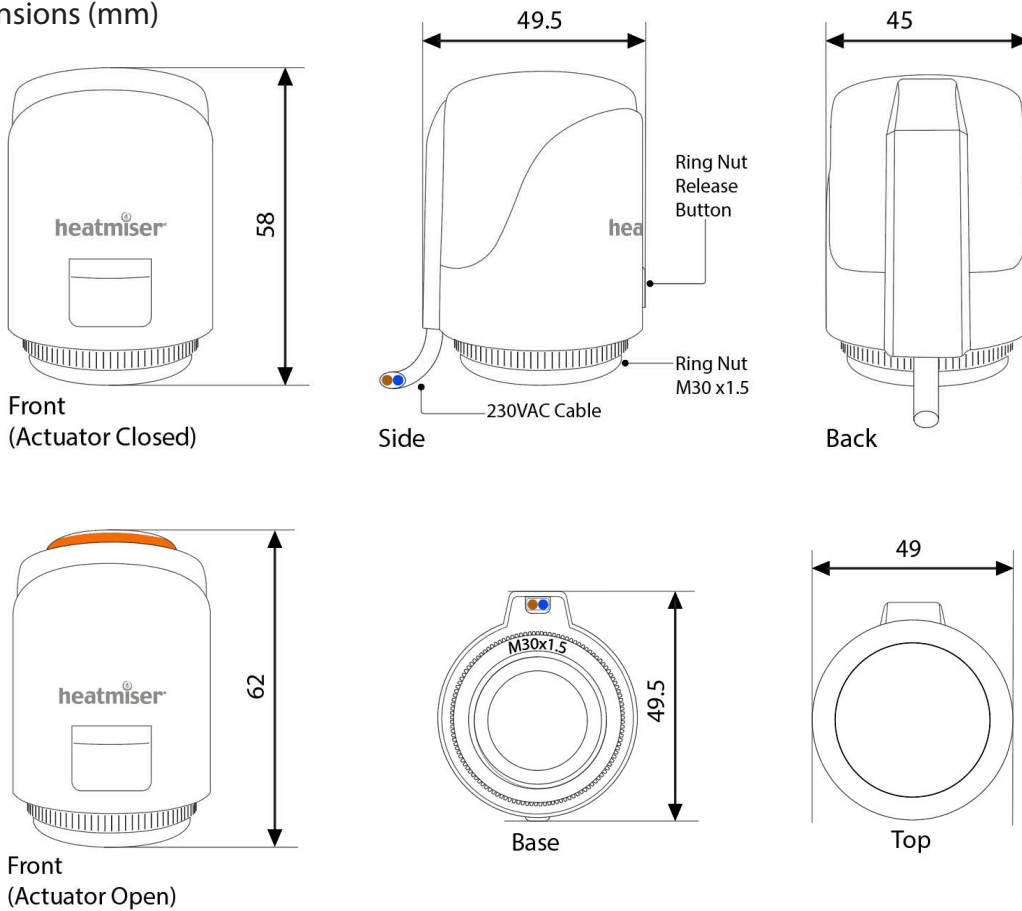

Accessories

Model: TA230

Power	230VAC
Consumption	2W
IP Protection	IP54
Stroke	3.5mm +/- 0.5
Valve Connection	Threaded Ring nut M30 x1.5
Opening Time	Start: 120 Seconds Finish: 180 Seconds
Weight	127g

Product Dimensions (mm)

Wiring Diagram